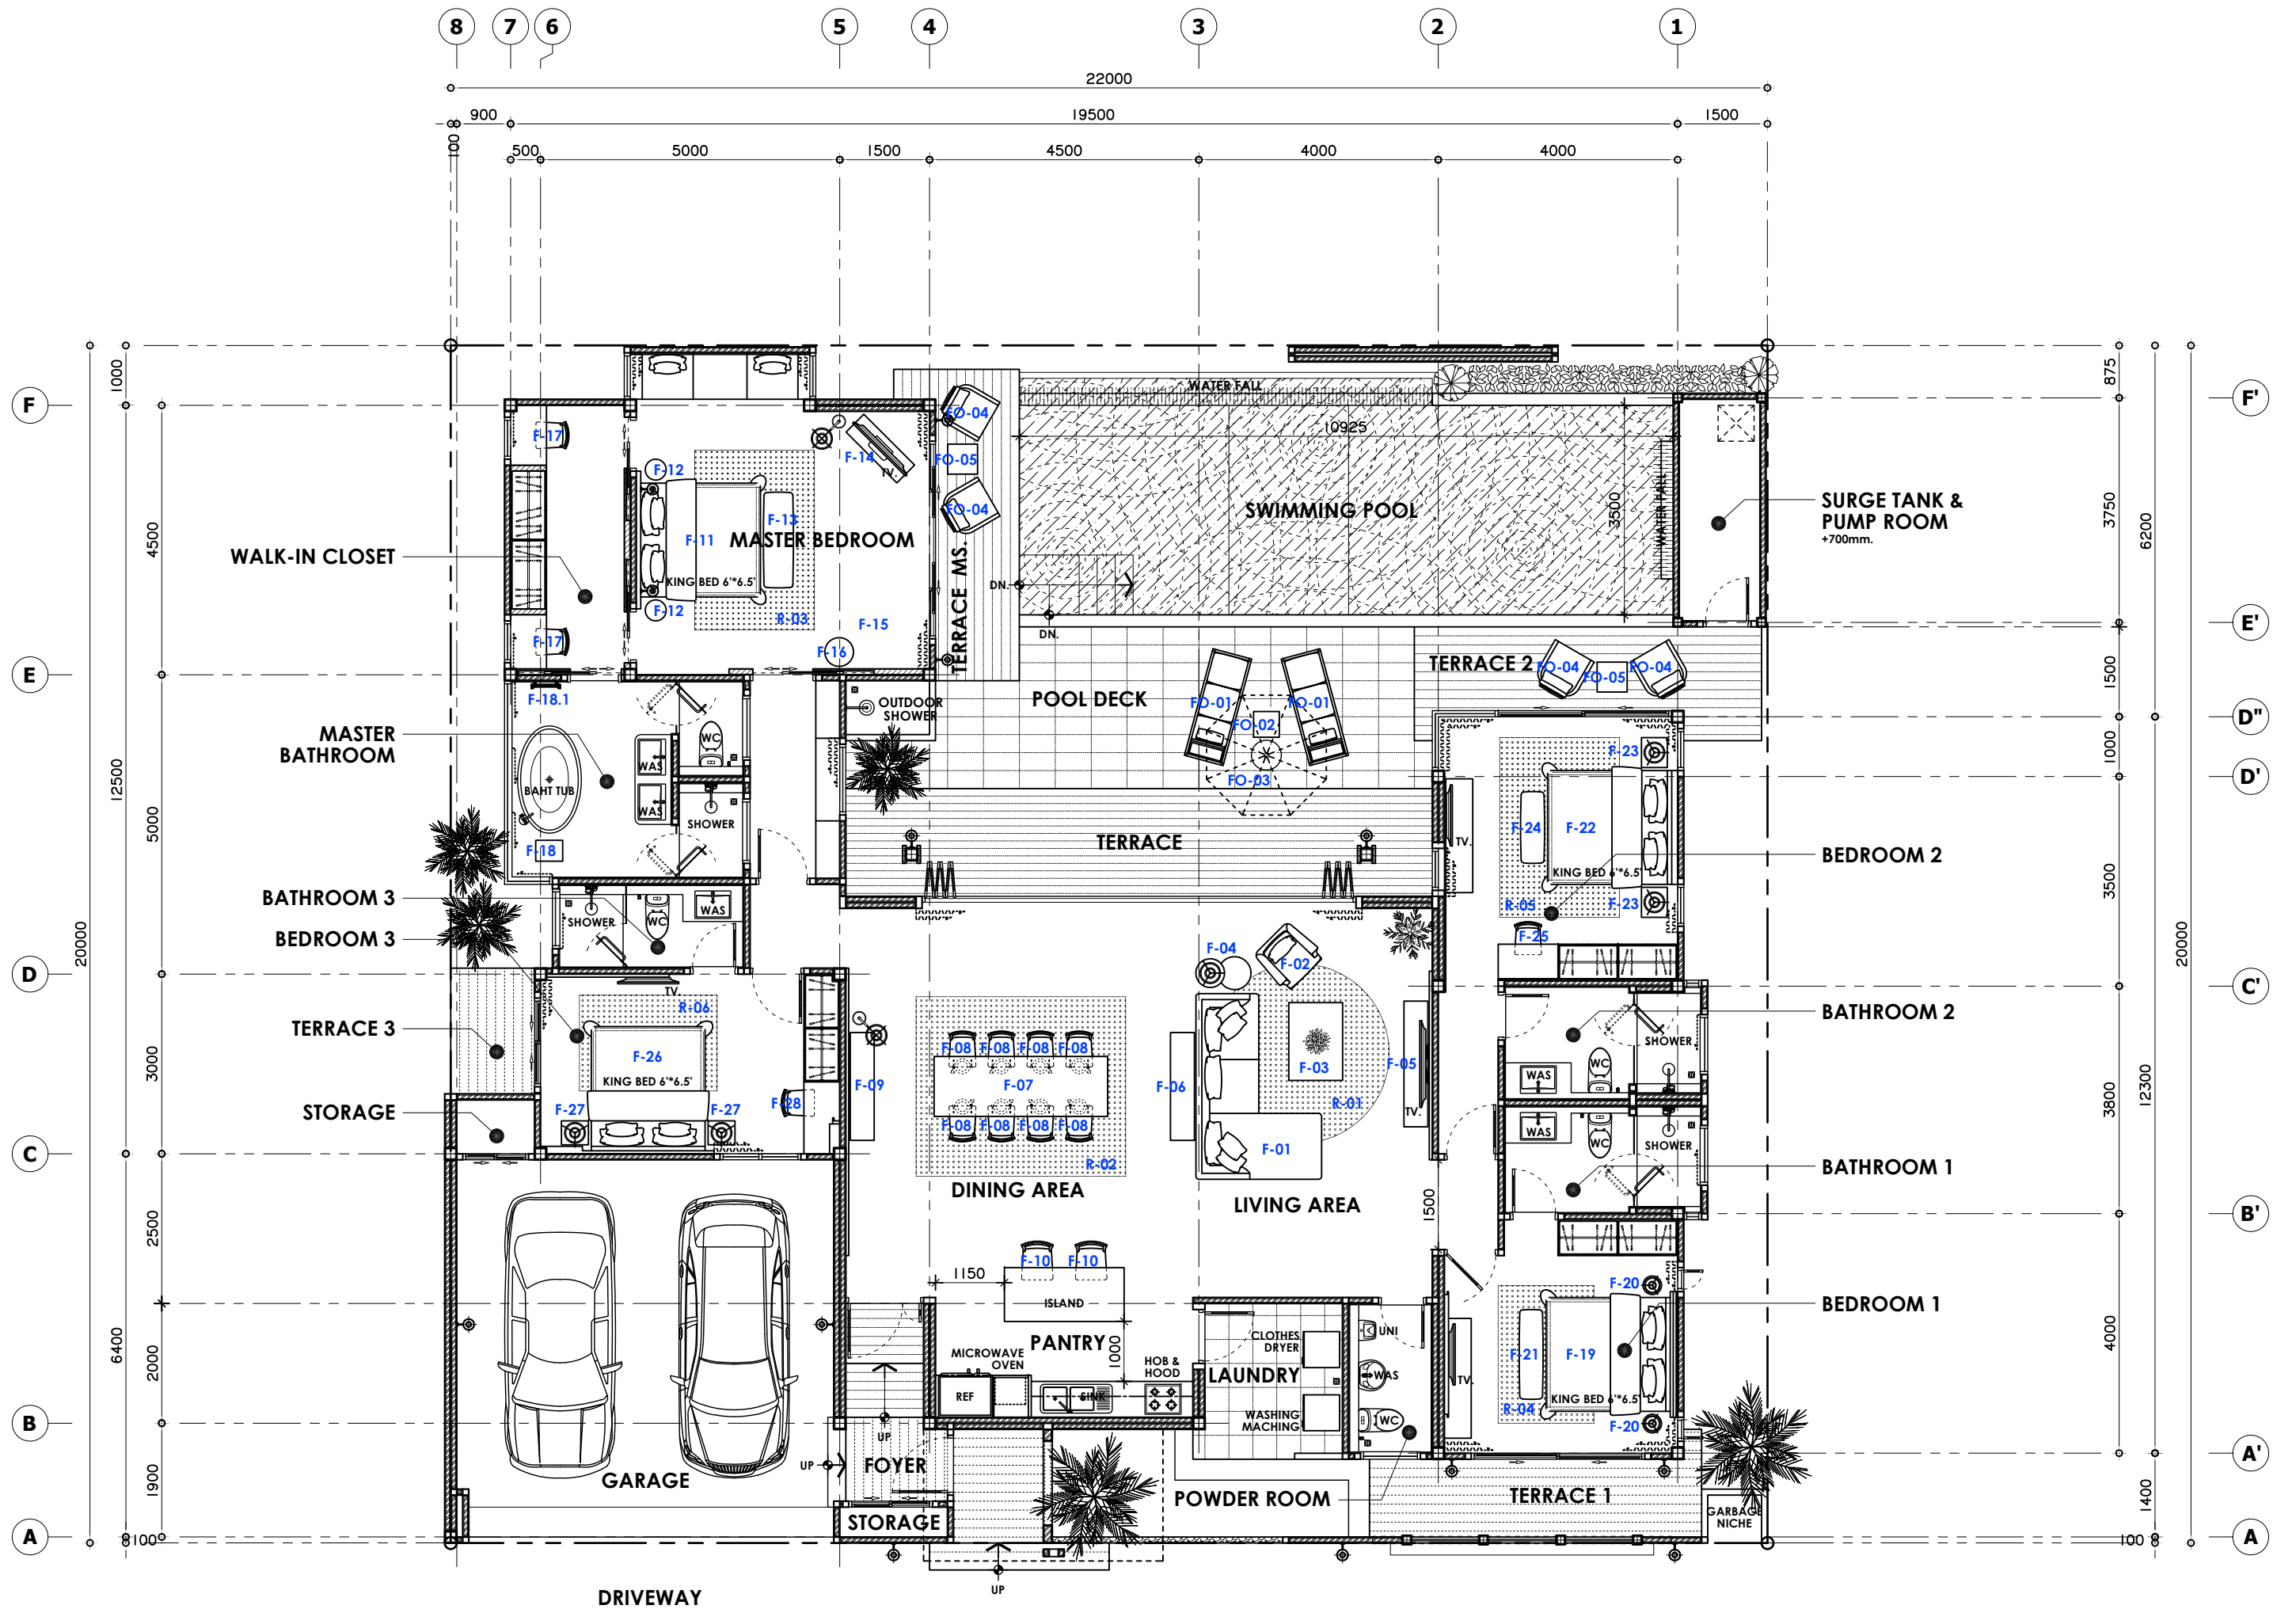

MONETARIA
VILLAS

TYPE B

LOOSE FURNITURE

Designed for interior decoration

DRIVEWAY

SURGE TANK & PUMP ROOM
+700mm.

WALK-IN CLOSET

MASTER BEDROOM
KING BED 6"6.5"

SWIMMING POOL

MASTER BATHROOM

POOL DECK

TERRACE 2

BEDROOM 2
KING BED 6"6.5"

BATHROOM 3
BEDROOM 3

TERRACE

BATHROOM 2

TERRACE 3

DINING AREA

LIVING AREA

BATHROOM 1

STORAGE

DINING AREA
KING BED 6"6.5"

PANTRY

LAUNDRY

BEDROOM 1
KING BED 6"6.5"

FOYER

POWDER ROOM

TERRACE 1

GARBAGE NICHE

UP

UP

UP